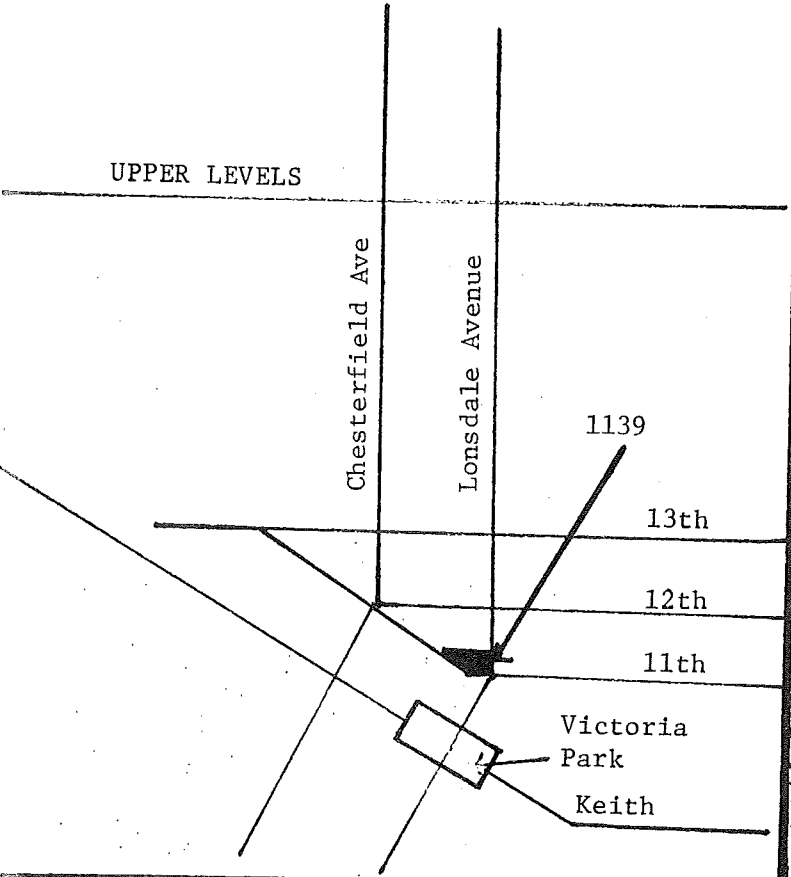

Lonsdale Centre

1139 Lonsdale
North Vancouver