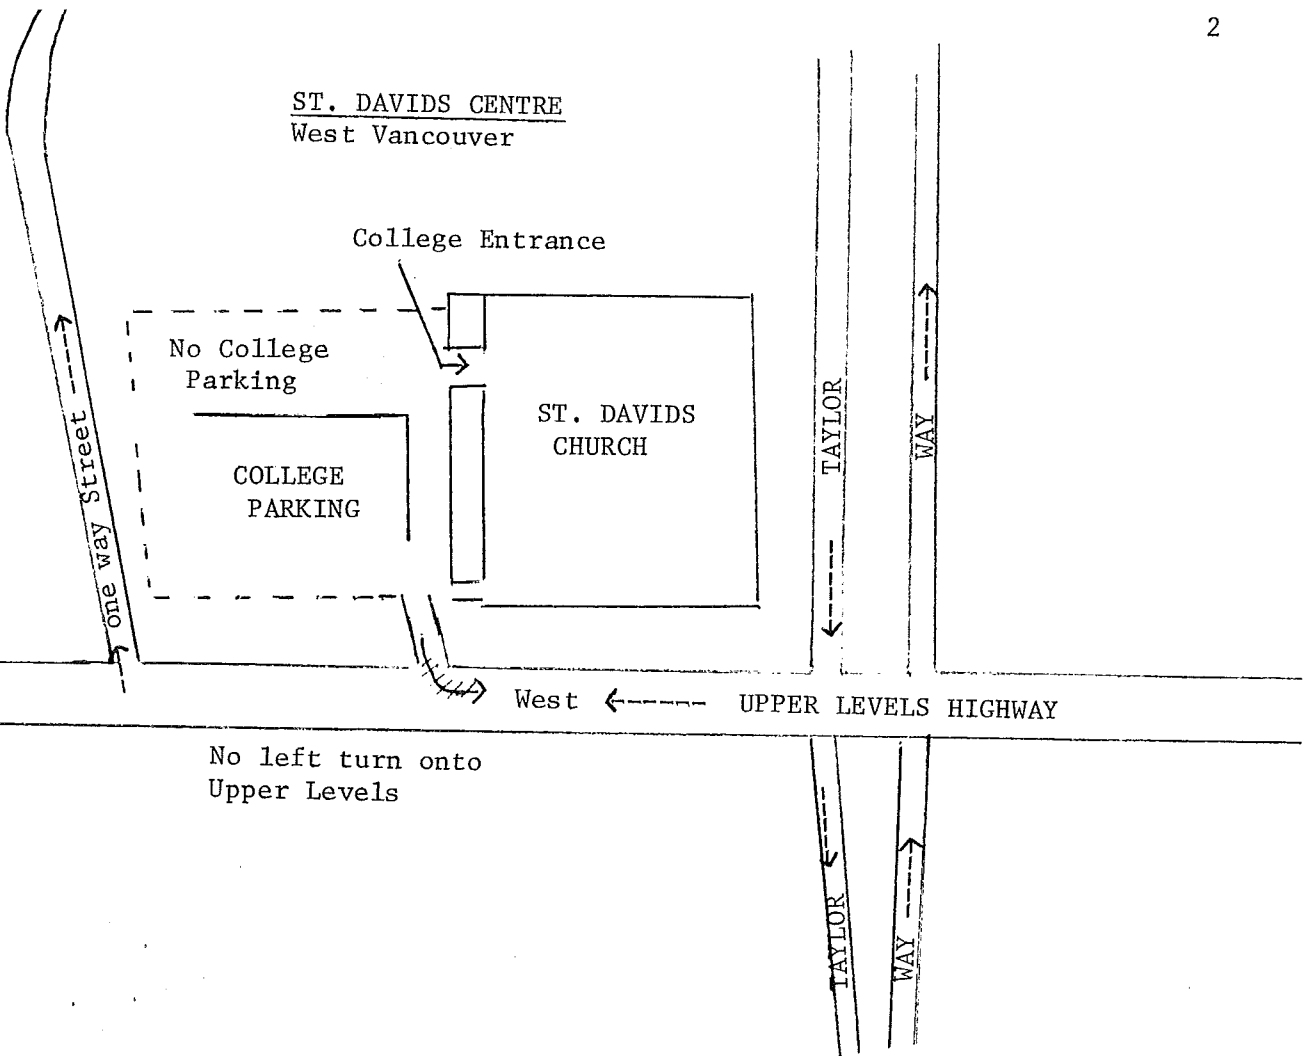

Cap. Col Maps
Copy 1

CAPILANO COLLEGE CENTRES LOCATION MAPS

MATHERS CAMPUS

MATHERS AVENUE

1. Main Media Centre (Library) Bldg.
2. Media Annex (Language Labs).
3. Media Centre Annex - Audio Visual
4. Media Centre Technical Services (Not open to Public)
5. Washrooms to be used by people in Media Centre Bldgs. 1, 2 and 3.

Bookstore
 Media Centre
 Technical Services
 College Meeting Room

ST. DAVIDS CENTRE
West Vancouver

Park Royal & Bridge

ST. DAVIDS INSIDE

UPPER FLOOR (BALCONY)

LOWER FLOOR

Carson Graham Centre

Lynn Valley Centre at Argyle School - 1131 Frederick. N.V.

Seymour Heights-Deep Cove Centre 971 Berkeley

Lonsdale Centre

1139 Lonsdale
North Vancouver

Highlands Centre

United Church
3255 Edgemont Blvd.

Welch Street Centre

1801 Welch Street
North Vancouver